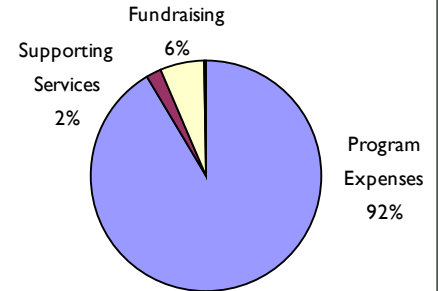

## Unrestricted Public Support and Revenue

Foundation Grants	\$253,475
Donations	\$180,608
Fees	\$11,512
Net Gains (Losses) on Investments	(\$357)
In-Kind Contributions	\$768,647
Fundraising Events	\$32,777
Net assets released from restrictions	\$113,997
Other Income	\$1,971
<b>Total Revenue</b>	<b>\$1,362,630</b>

## Expenses

Program Expenses	\$1,249,203
Supporting Services	\$27,919
Fundraising	\$84,878
Lobbying	\$3,052
<b>Total Expenses</b>	<b>\$1,365,052</b>

**Change in Assets** (\$2,422)

**Revenues**

**Expenses**