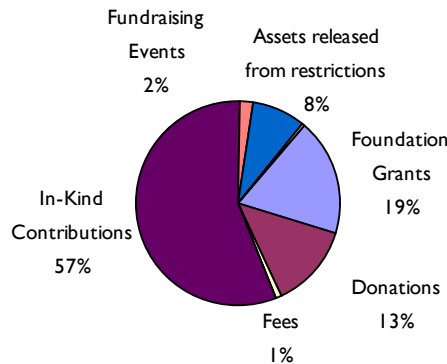

## Unrestricted Public Support and Revenue

Foundation Grants	\$253,475
Donations	\$180,608
Fees	\$11,512
Net Gains (Losses) on Investments	(\$357)
In-Kind Contributions	\$768,647
Fundraising Events	\$32,777
Net assets released from restrictions	\$113,997
Other Income	\$1,971
<b>Total Revenue</b>	<b>\$1,362,630</b>

## Expenses

Program Expenses	\$1,249,203
Supporting Services	\$27,919
Fundraising	\$84,878
Lobbying	\$3,052
<b>Total Expenses</b>	<b>\$1,365,052</b>

**Change in Assets** (\$2,422)

**Revenues**

**Expenses**